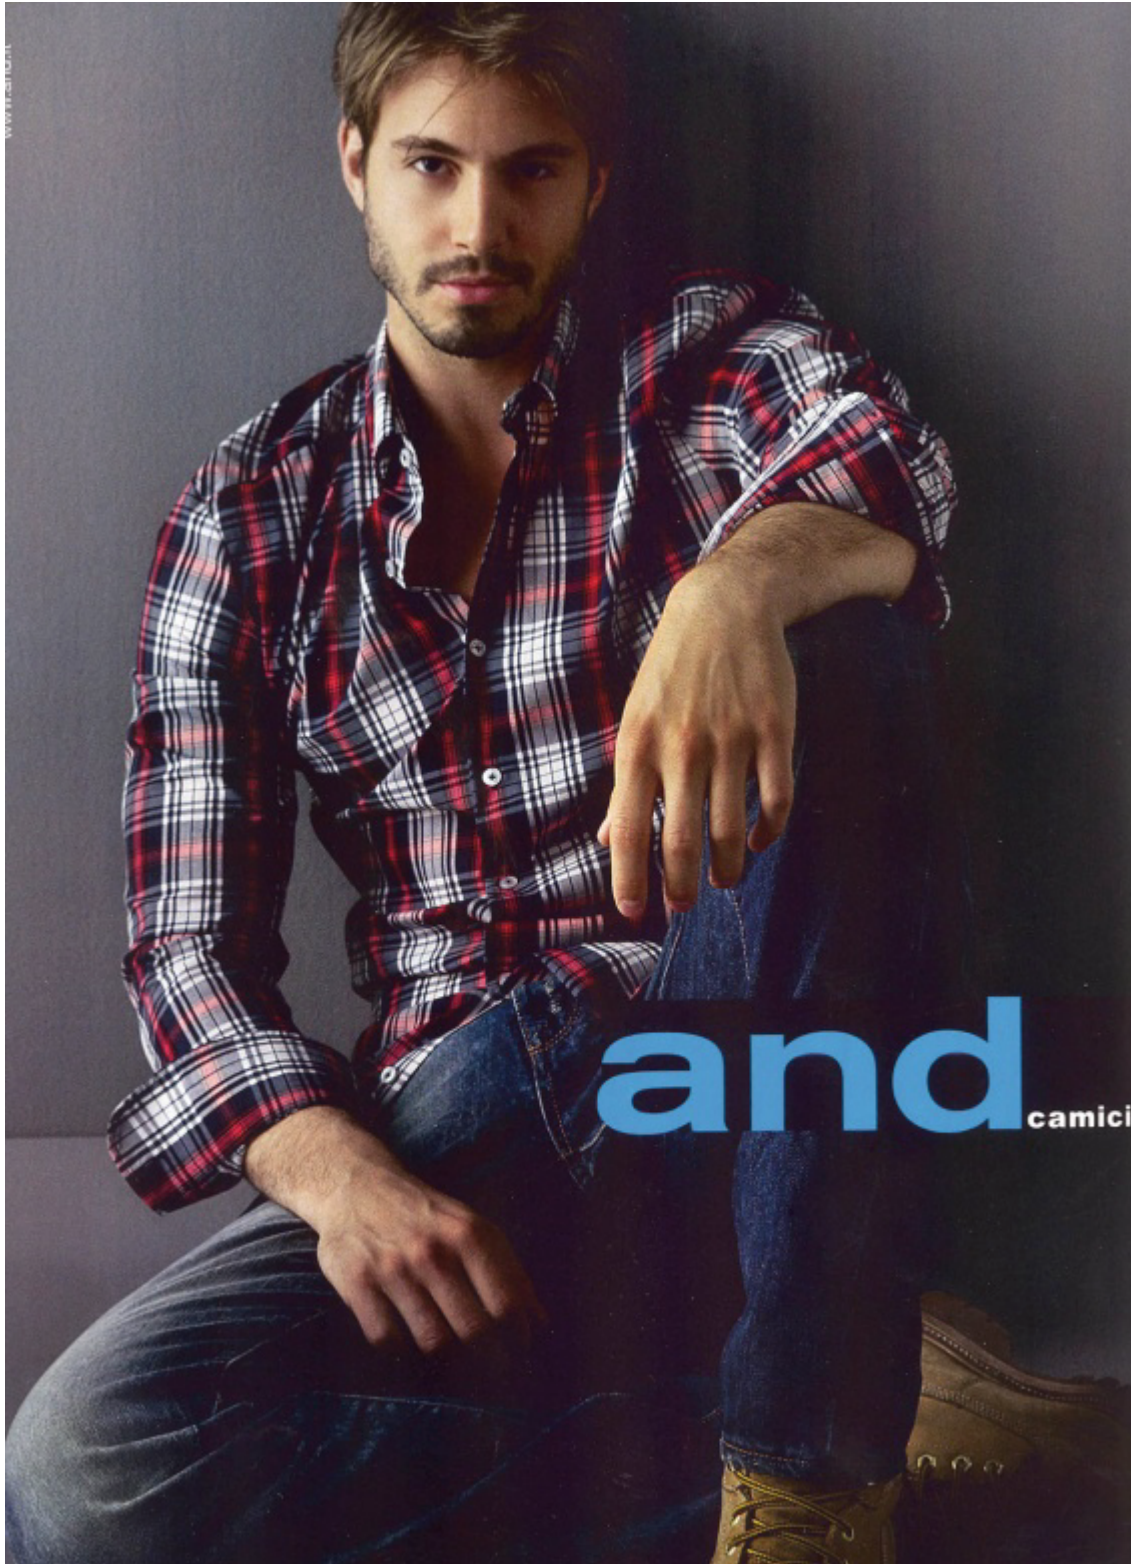

EMANUELE FIORE

height 6'1" · bust 41.5" · waist 32.5" · hips 36" · suit 50
shoes size 43.5 EU/12.5 US/9 UK · hair light brown · eyes brown