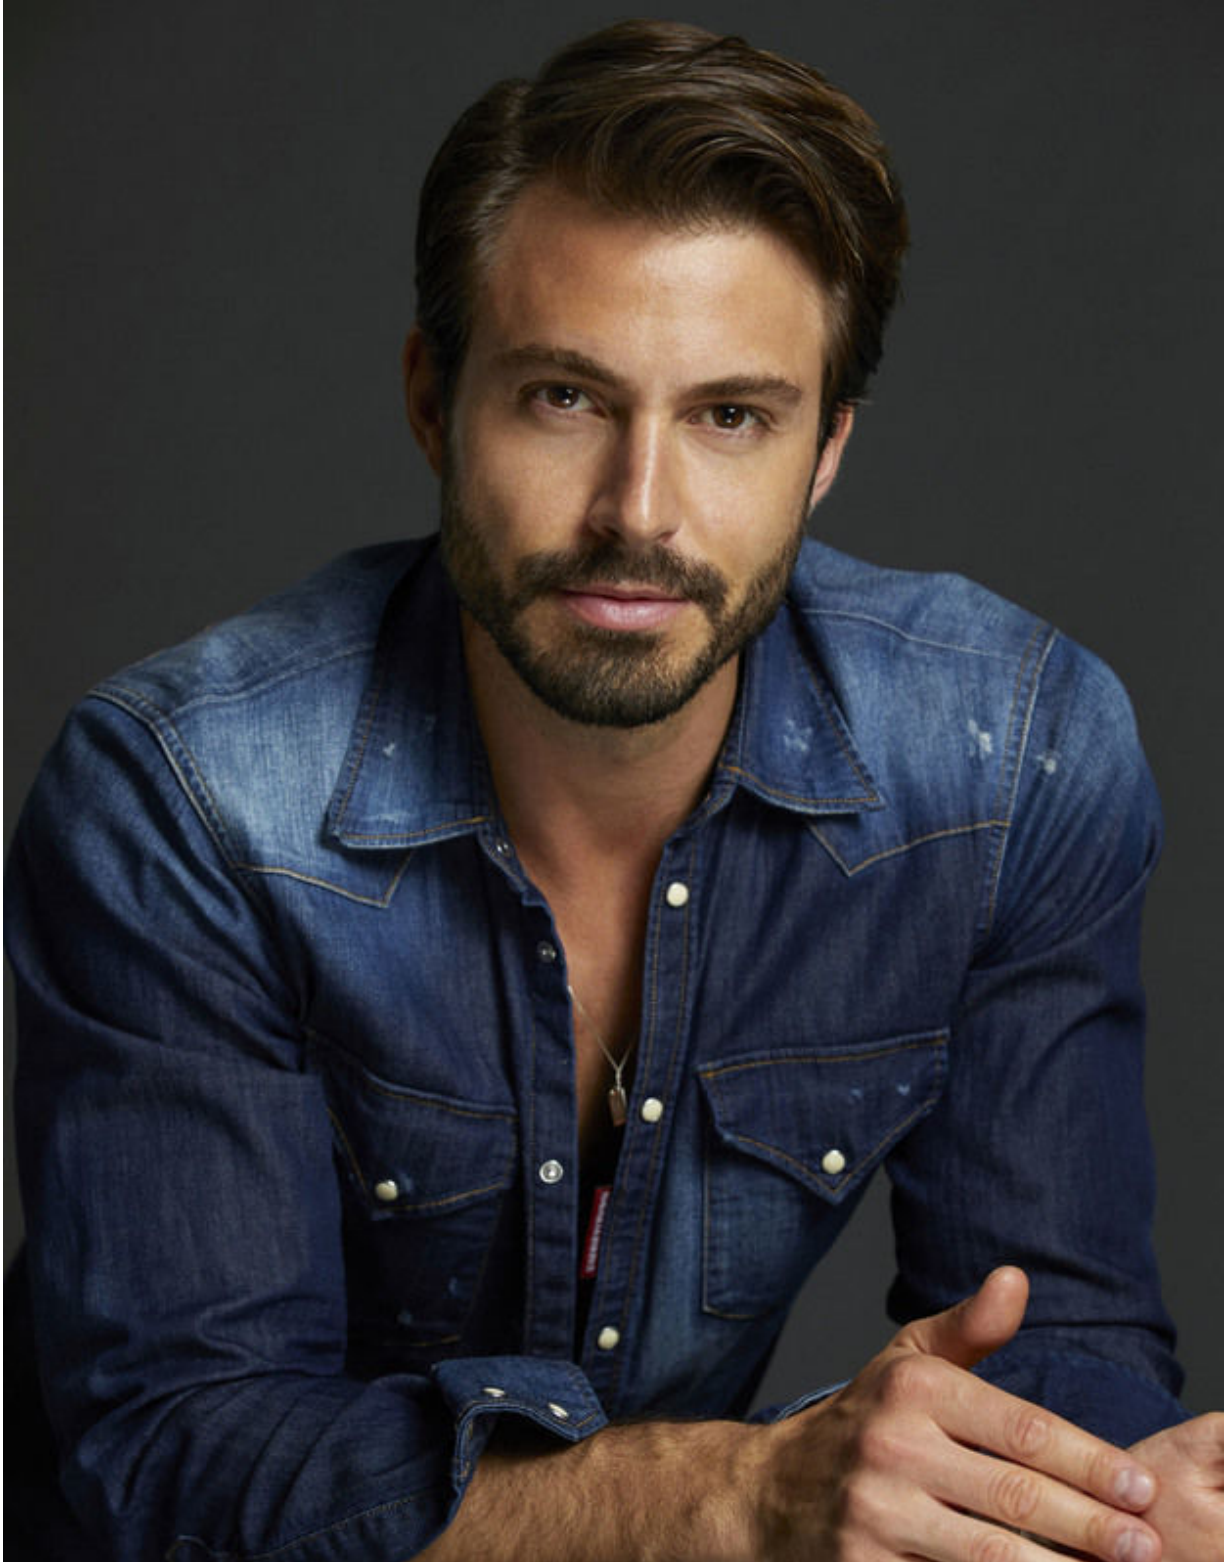

**MONT
BLANC**

Montblanc Eyewear
Crafted for New Heights

Visit Montblanc.com

The advertisement features a male model, Emanuele Fiore, in profile, wearing a dark blue suit jacket over a light blue shirt and dark sunglasses. He is looking towards the right against a backdrop of a city skyline at dusk. In the bottom right corner, a pair of tortoiseshell sunglasses with dark lenses is displayed on a white triangular surface. The Montblanc logo is in the top right, and promotional text is in the bottom left.

EMANUELE FIORE

height 6'1" · bust 41.5" · waist 32.5" · hips 36" · suit 50
shoes size 43.5 EU/12.5 US/9 UK · hair light brown · eyes brown

EMANUELE FIORE

height 6'1" · bust 41.5" · waist 32.5" · hips 36" · suit 50
shoes size 43.5 EU/12.5 US/9 UK · hair light brown · eyes brown